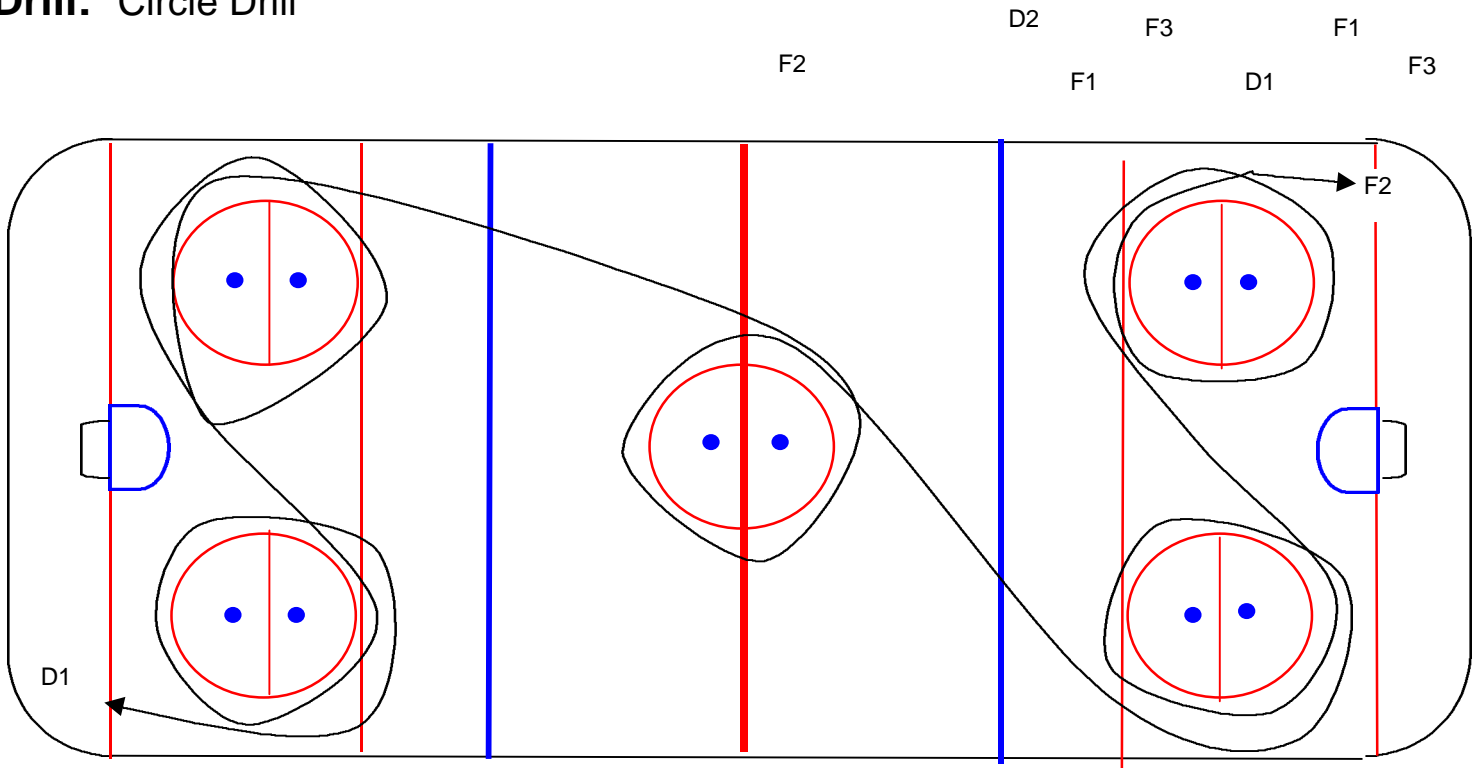

Drill: Circle Drill

Start in corner can have all girls in one corner or split in two groups so they have to watch for other players coming opposite direction.

Reason. Crossovers.

Variations :always facing down ice.

Variations: only Half circle