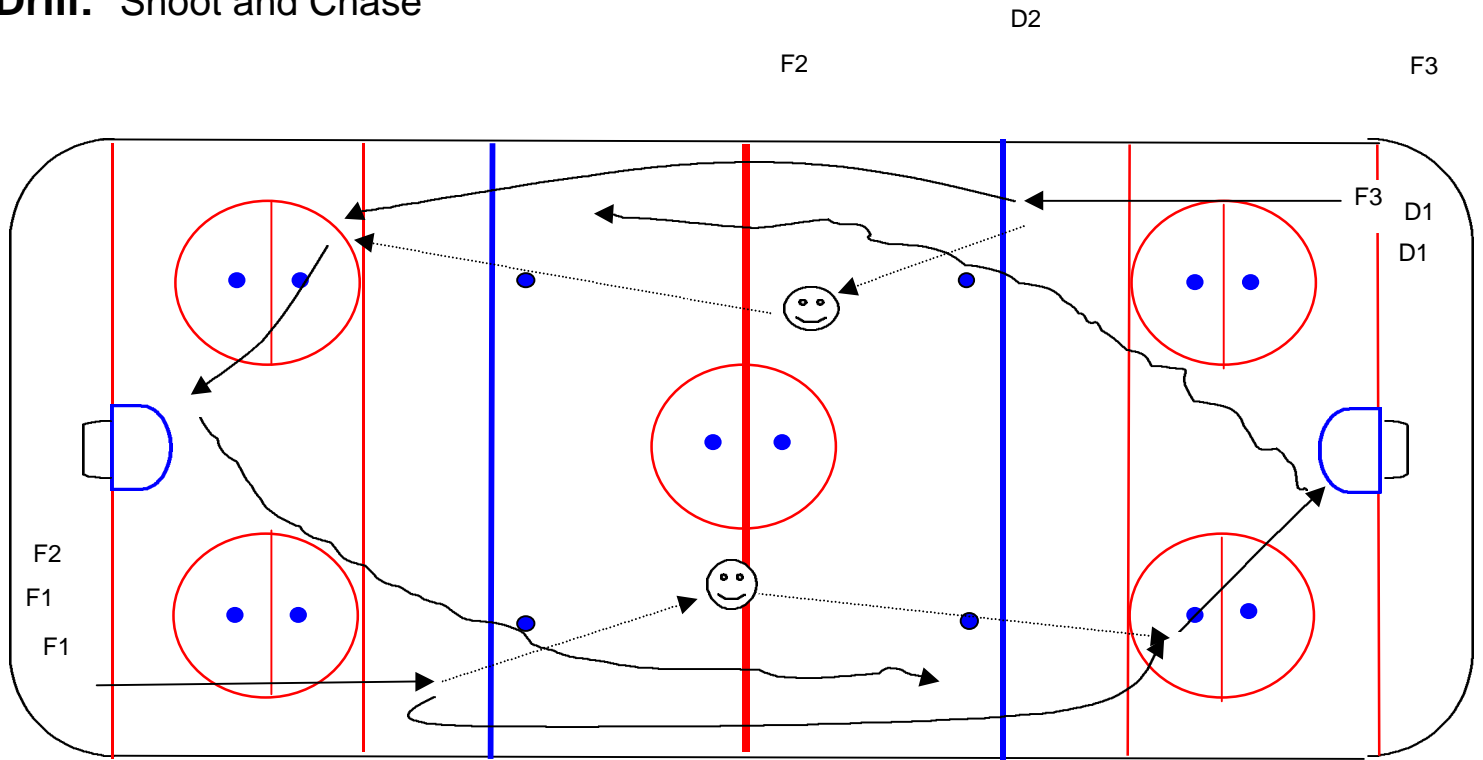

Drill: Shoot and Chase

Coach

Pass

Player #1 passes to coach and returns pass to player over second blue line

Player 1 shoots and immediately chases player 2 who is passing to the other coach.