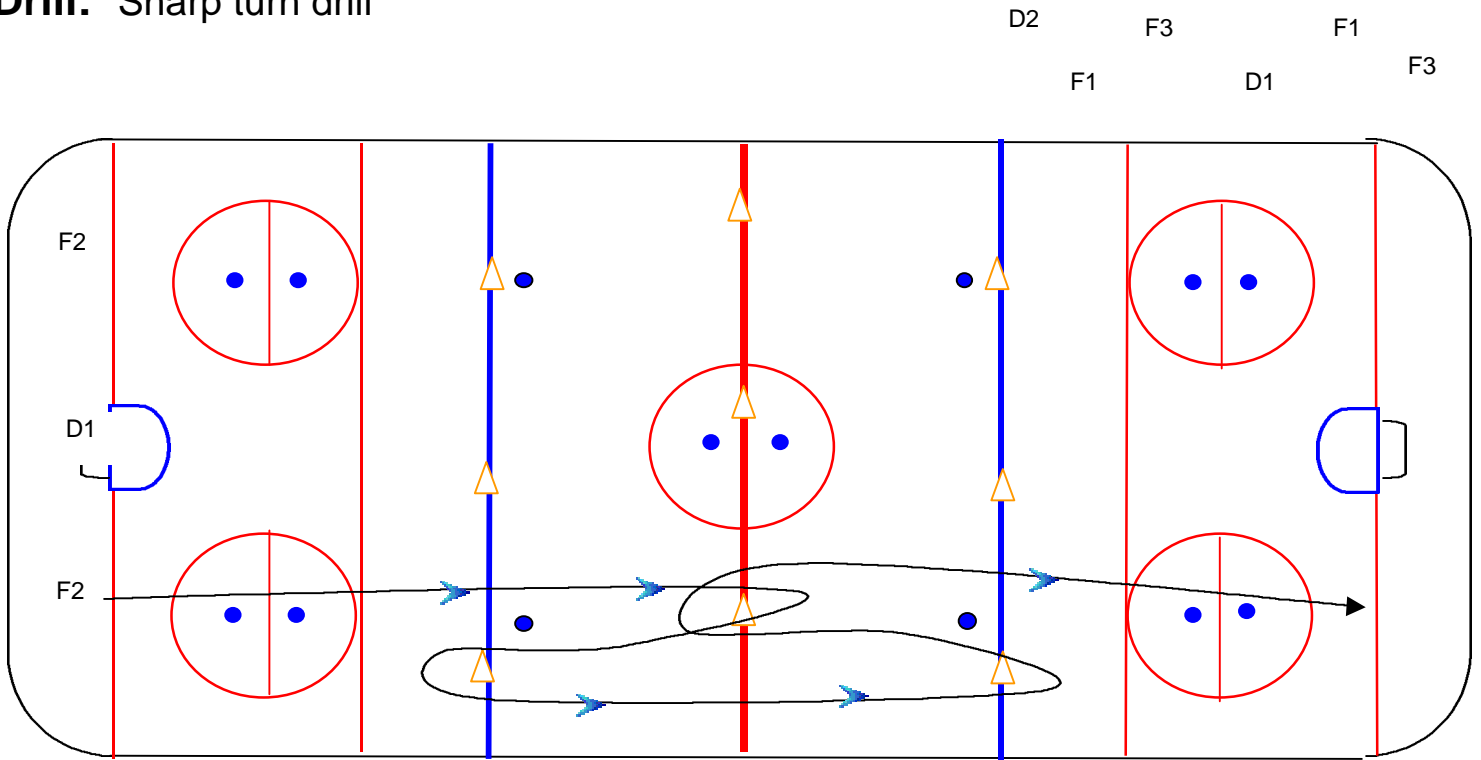

Drill: Sharp turn drill

Players line up on the Goal line.

Skate out to centerline on left side and sharp turn around pylon.

Back to close blue line-sharp turn .

To farthest Blue line- sharp turn.

to center line -sharp turn. To end.