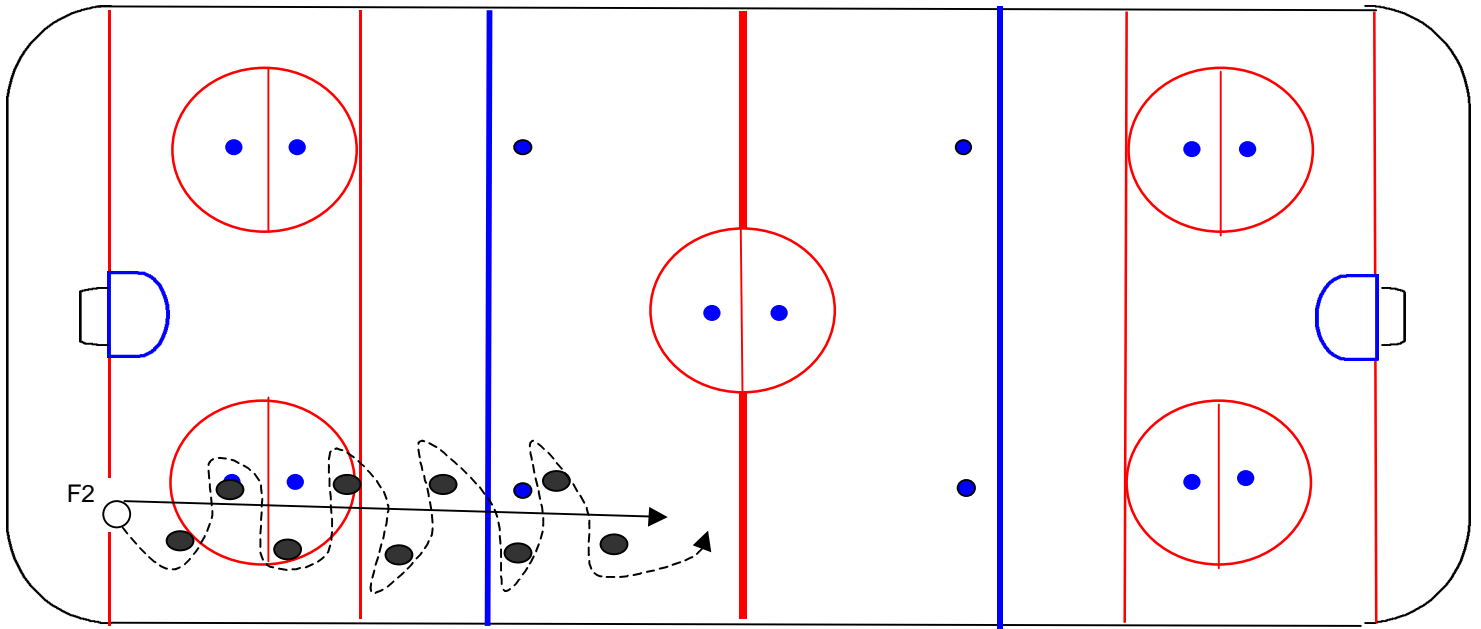

**Drill:** Ring control- side to side

▲ G2 D1 D2 F3 G1  
F1 D1 F3

Place puck as above staggered apart so that Player can skate between them .  
Player must carry a ring around the outside of the puck while skating down the  
center of the pucks.

**RiNG CONTROL**