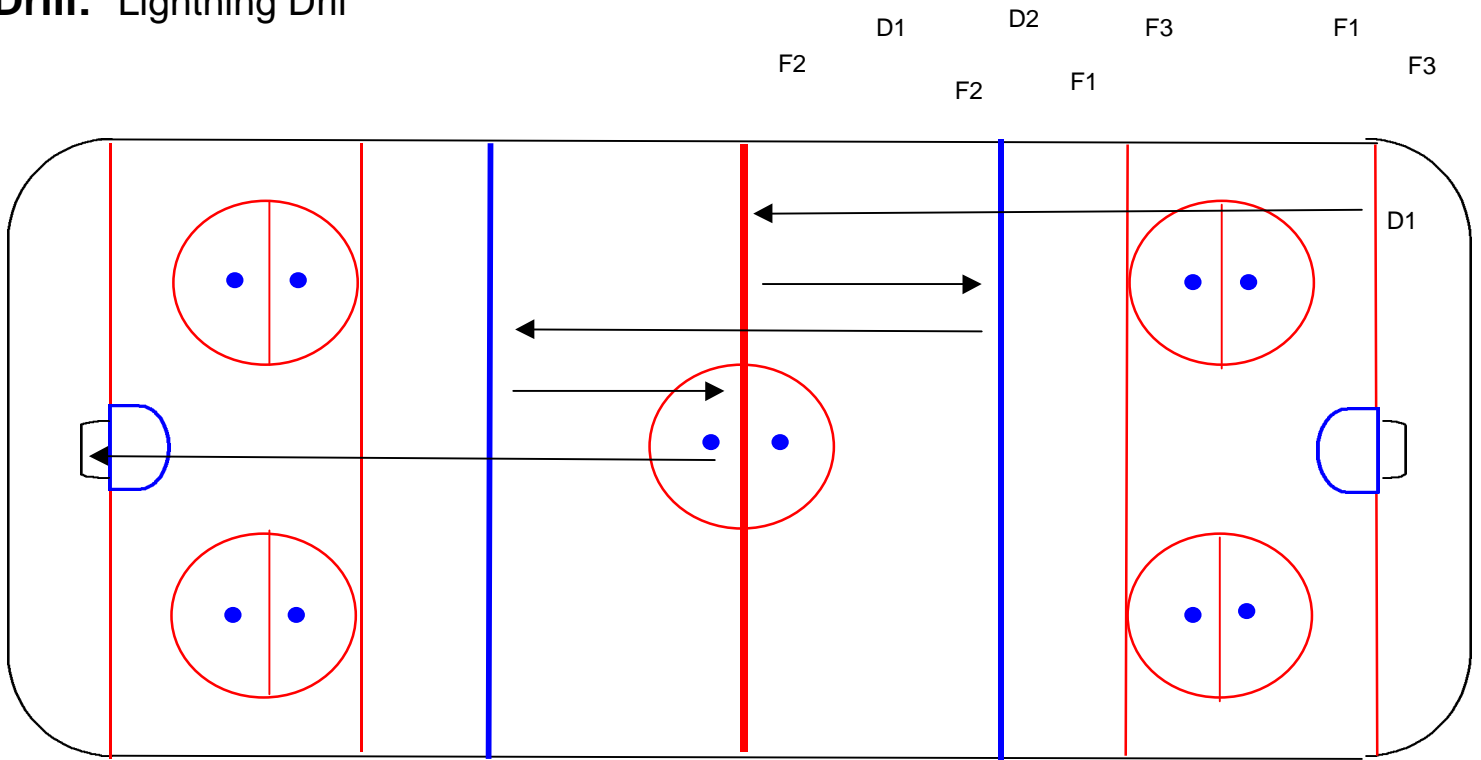

## Drill: Lightning Drill

Players line up on Goal Line

Players skate to center ice. Stop. Go back to blue line. Stop

Go to Far blue Line. Stop. Go back to Center. Stop.

Go far Goal Line. Stop.

Variations: Always facing down ice.

Transition from forwards to backwards.

Crossovers when going forwards and backwards.