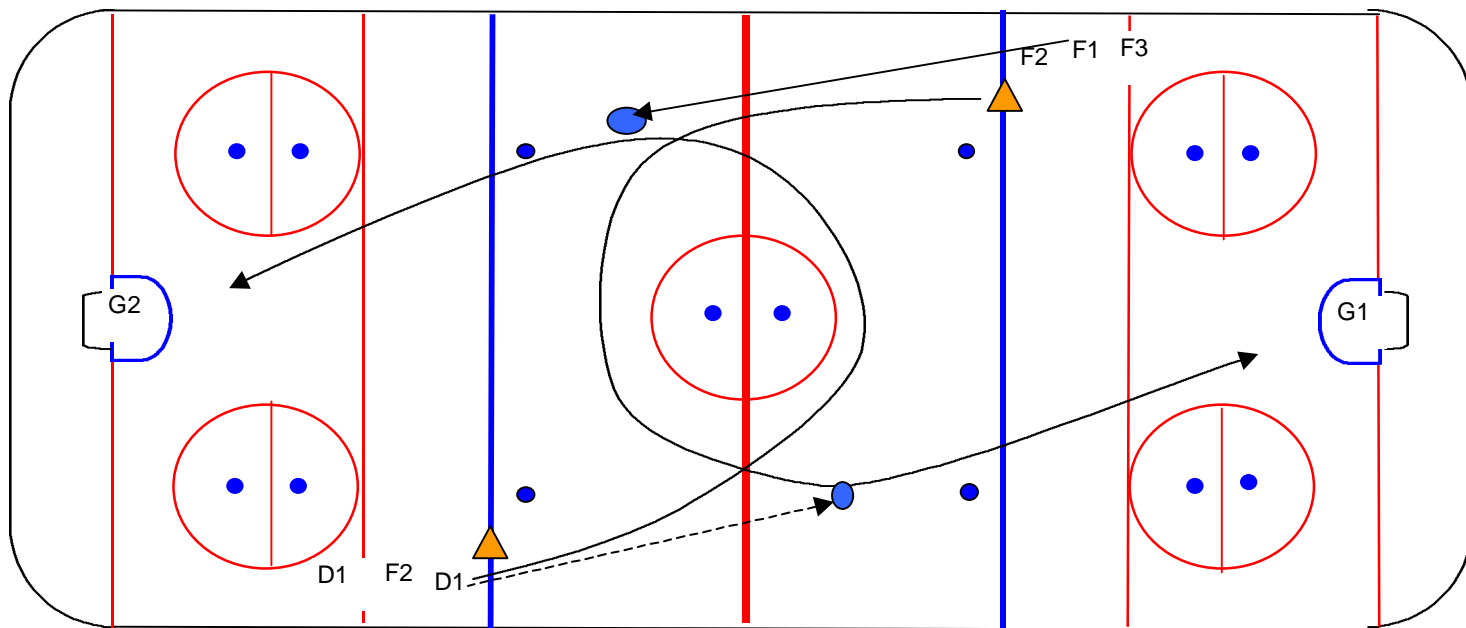

## Drill: Full Butterfly

F3

F2 starts and skates around Center Ice Circle receiving a pass from D1.

F2 goes in on Goal and shoots.

D1 starts skating as soon as she has passed and goes around Center Ice Circle  
Receives a pass from F1 who then does the same and so on until all players have  
Completed the drill. Players go back to their same line.

NOTE: after drill completed move pylons to opposite side of blue line so they  
opposite side and they are crossing over opposite way.