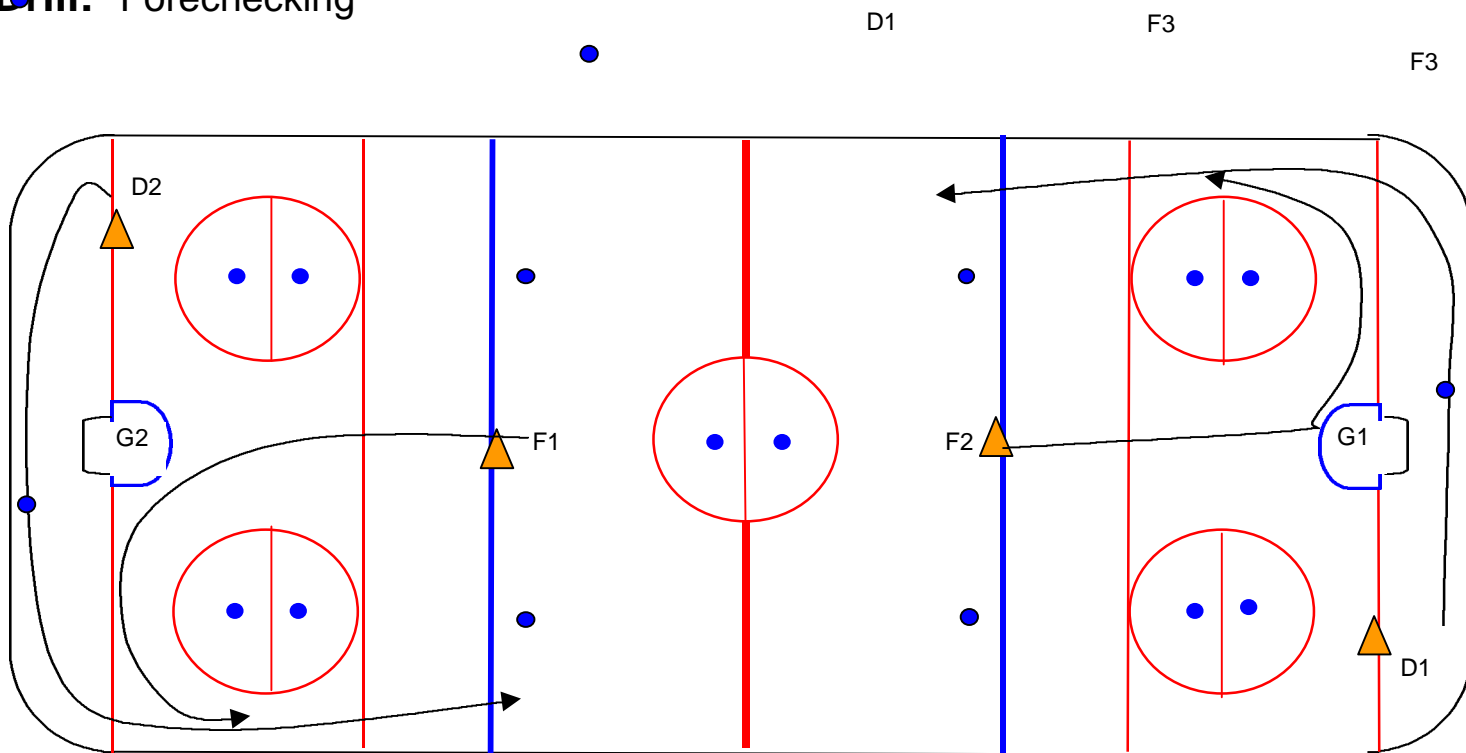

Drill: Forechecking

Goalie has the ring.

On the whistle Defence moves behind the net and receives a pass from the Forward moves towards the net and angles the defence who now HAS TO try and skate up the boards with the ring and carry it over the blueline.. If Forward gets the ring then the Forward will attempt a shot on net. Defence will try and check.