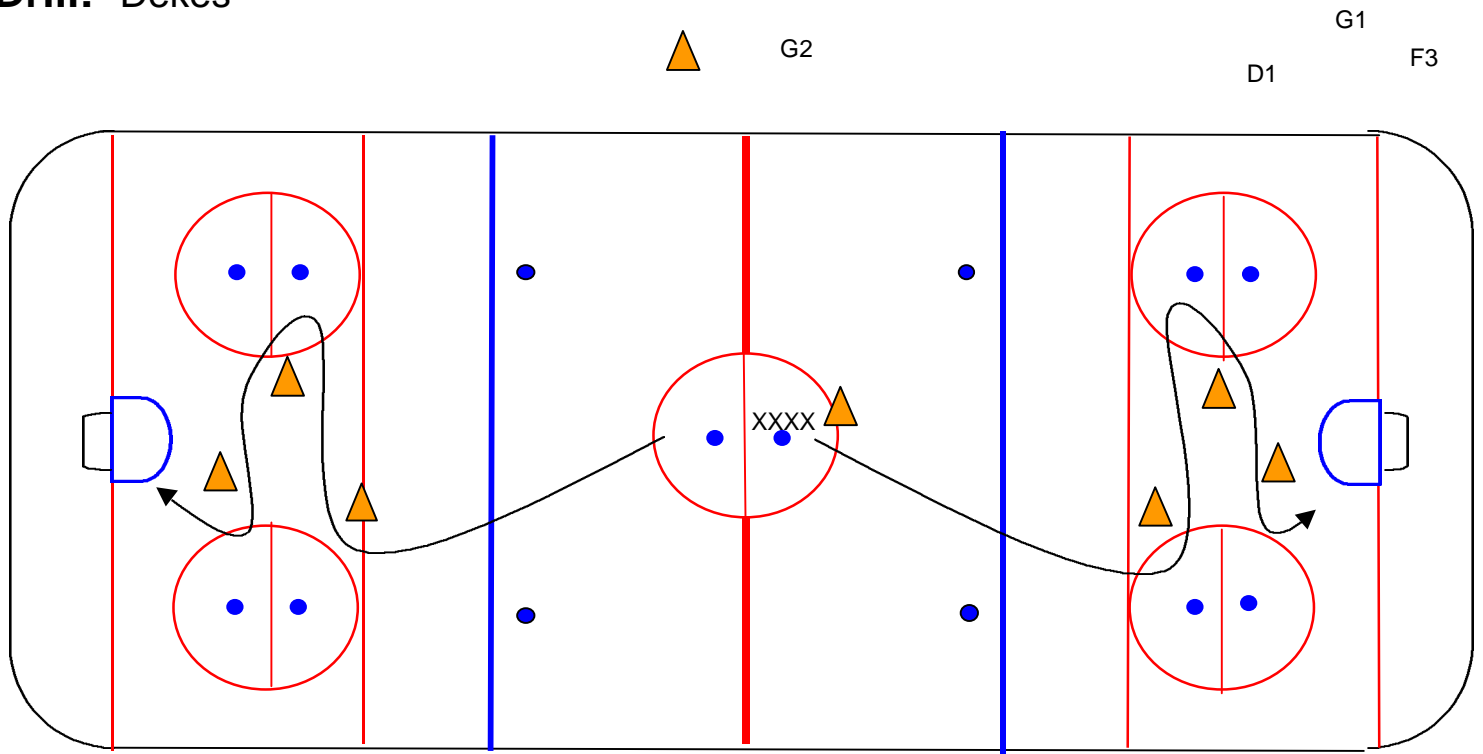

Drill: Dekes

Players carrying rings from center deke around pylons as placed and shoot on net
Move pylons to work on both side dekes.
Use static player, passive then checking.
Let defensive players check.